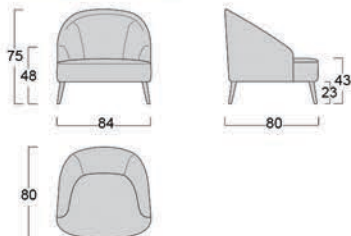

Poltrona Armchair

Piedini Feet

Piede Donder, di serie
Donder feet, standard