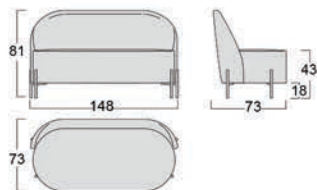

Cover: not removable in fabric, leather and faux leather.

Standard feet: Tube feet in metal with mocha brown finish.

Optional feet: Round swivel base in metal with matt black finish.

Poltrona Armchair

Divanetto Small sofa