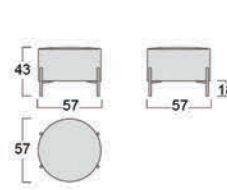

EBE

Struttura: legno stagionato e multistrato, completamente rivestito in poliuretano espanso indeformabile D 32/18 e ovatta di poliestere gr 300.

Rivestimento: non sfoderabile in tessuto, pelle ed ecopelle.

Piede di serie: piede Tube in metallo finitura marrone moka.

Piede optional: base Round girevole in metallo finitura nero opaco.

Structure: seasoned and multi-layer wood, completely covered in D 32/18 non-deformable polyurethane foam and 300 g polyester wadding.

Cover: not removable in fabric, leather and faux leather.

Standard feet: Tube feet in metal with mocha brown finish.

Optional feet: Round swivel base in metal with matt black finish.

Poltrona Armchair

Divanetto Small sofa

Pouff Pouf

Piedini Feet