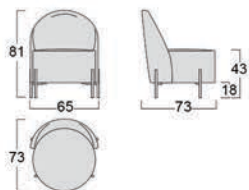

Poltrona Armchair