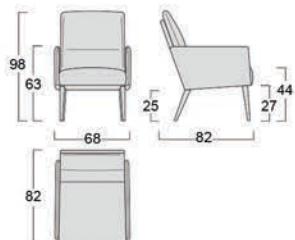

Poltrona Armchair

Piedini Feet

Piede Sky, di serie
Fine feet, standard

Base Star girevole, optional
Star swivel base, optional