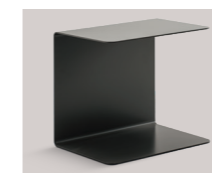

ACCESSORIO JOKE / JOKE ACCESSORY

L 50 P 35 H 45
Finitura anodic bronze, gesso, manganese o nero opaco
Anodic bronze, chalk, manganese or matte black finish