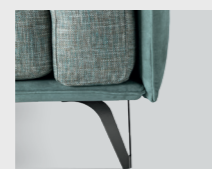

Piede Peak in metallo
finitura grigio, cromo o
manganese optional
Optional grey, chrome
or manganese finish
metal Peak foot